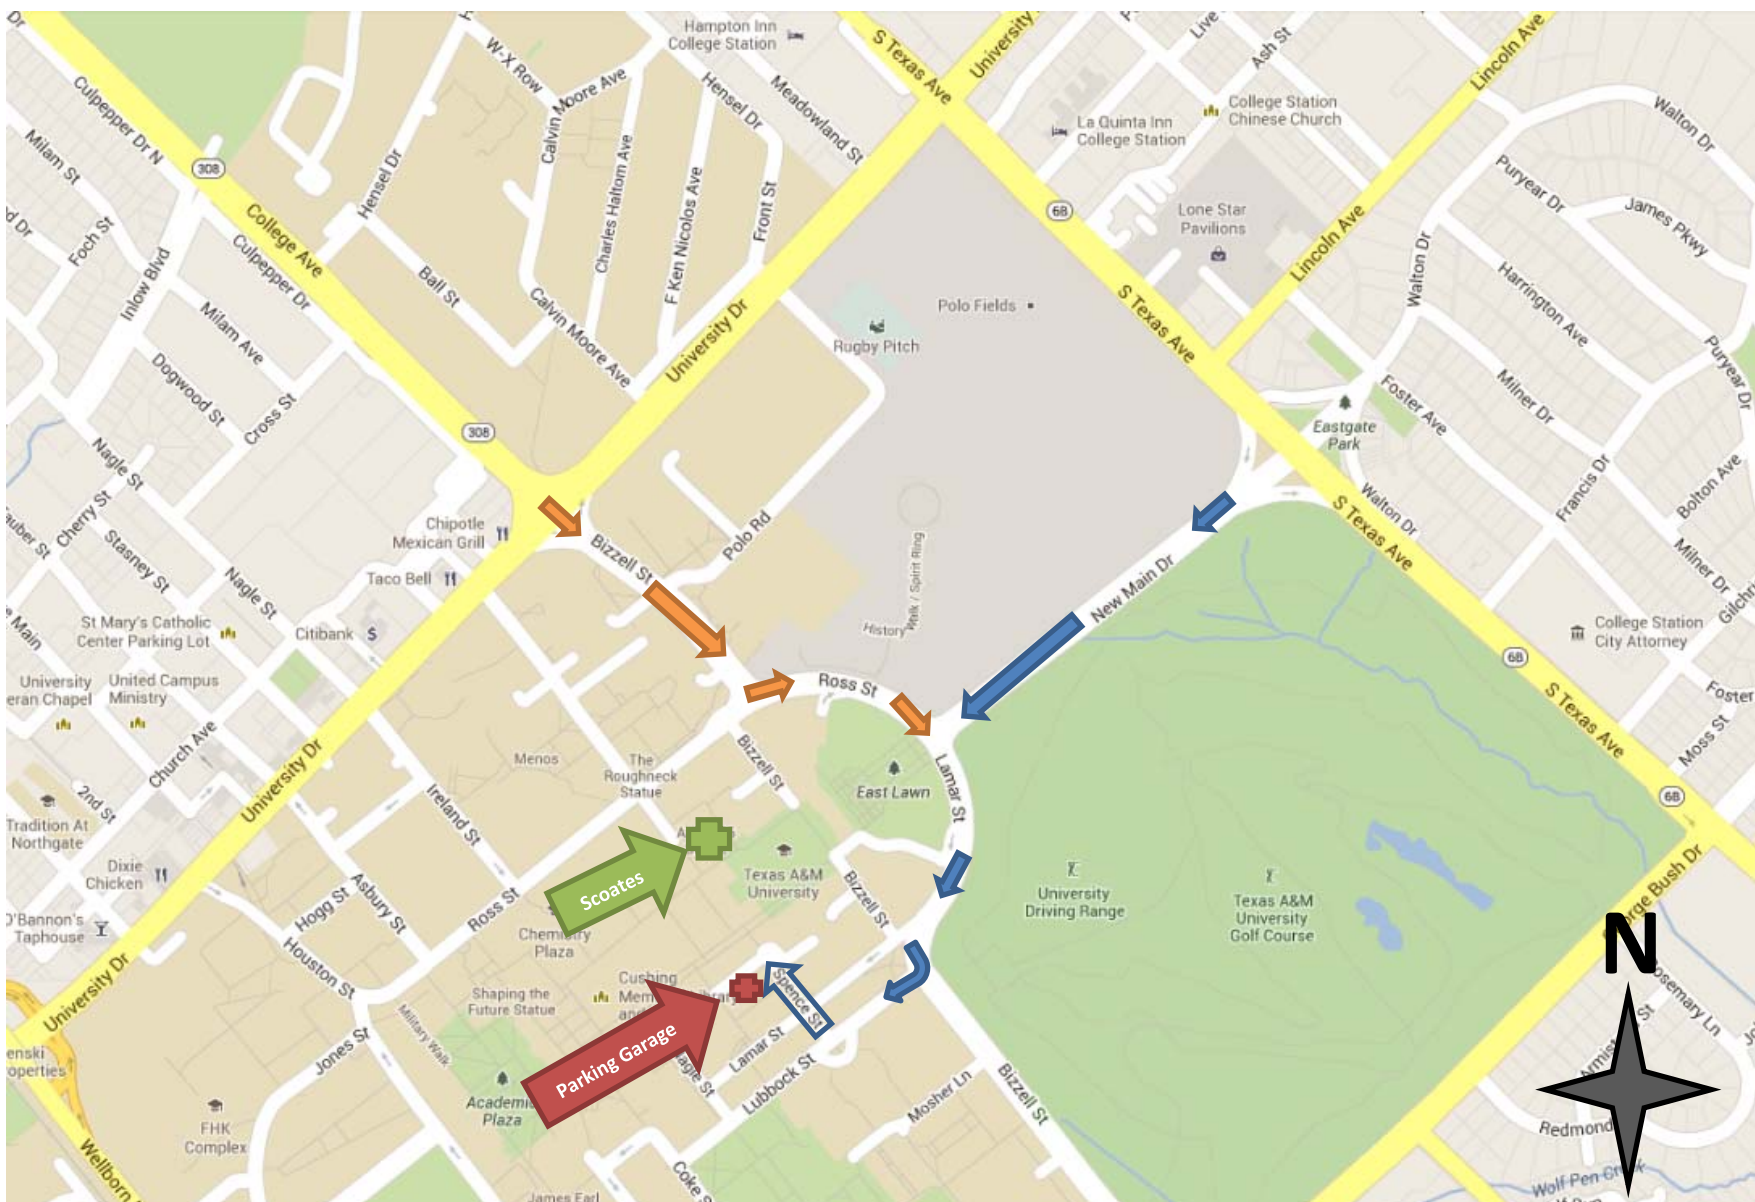

# Directions to Scoates Hall Texas A&M University

Scoates Hall is the home of the Biological & Agricultural Engineering Department

## Directions to Closest Parking

- Traveling on Texas Ave:
- Turn onto New Main Drive
- Follow New Main Drive around the curve to the left
- Turn Right onto Lubbock
- Turn right onto Spence and take the left into the parking garage.

**OR**

- Traveling on University Dr:
- Turn onto Bizzell St
- Turn left onto Ross St
- Follow the street around the curve
- Turn Right onto Lubbock
- Turn right onto Spence and take the left into the parking garage.

## Directions to Scoates Hall (SCTS)

- From the Garage, Exit the side which you entered and Turn Left
- You will walk around the Liberal Arts and Humanities Building (LAAH)
- The main entrance to Scoates Hall is across the sidewalk from the Northeast Corner of the Liberal Arts and Humanities Building